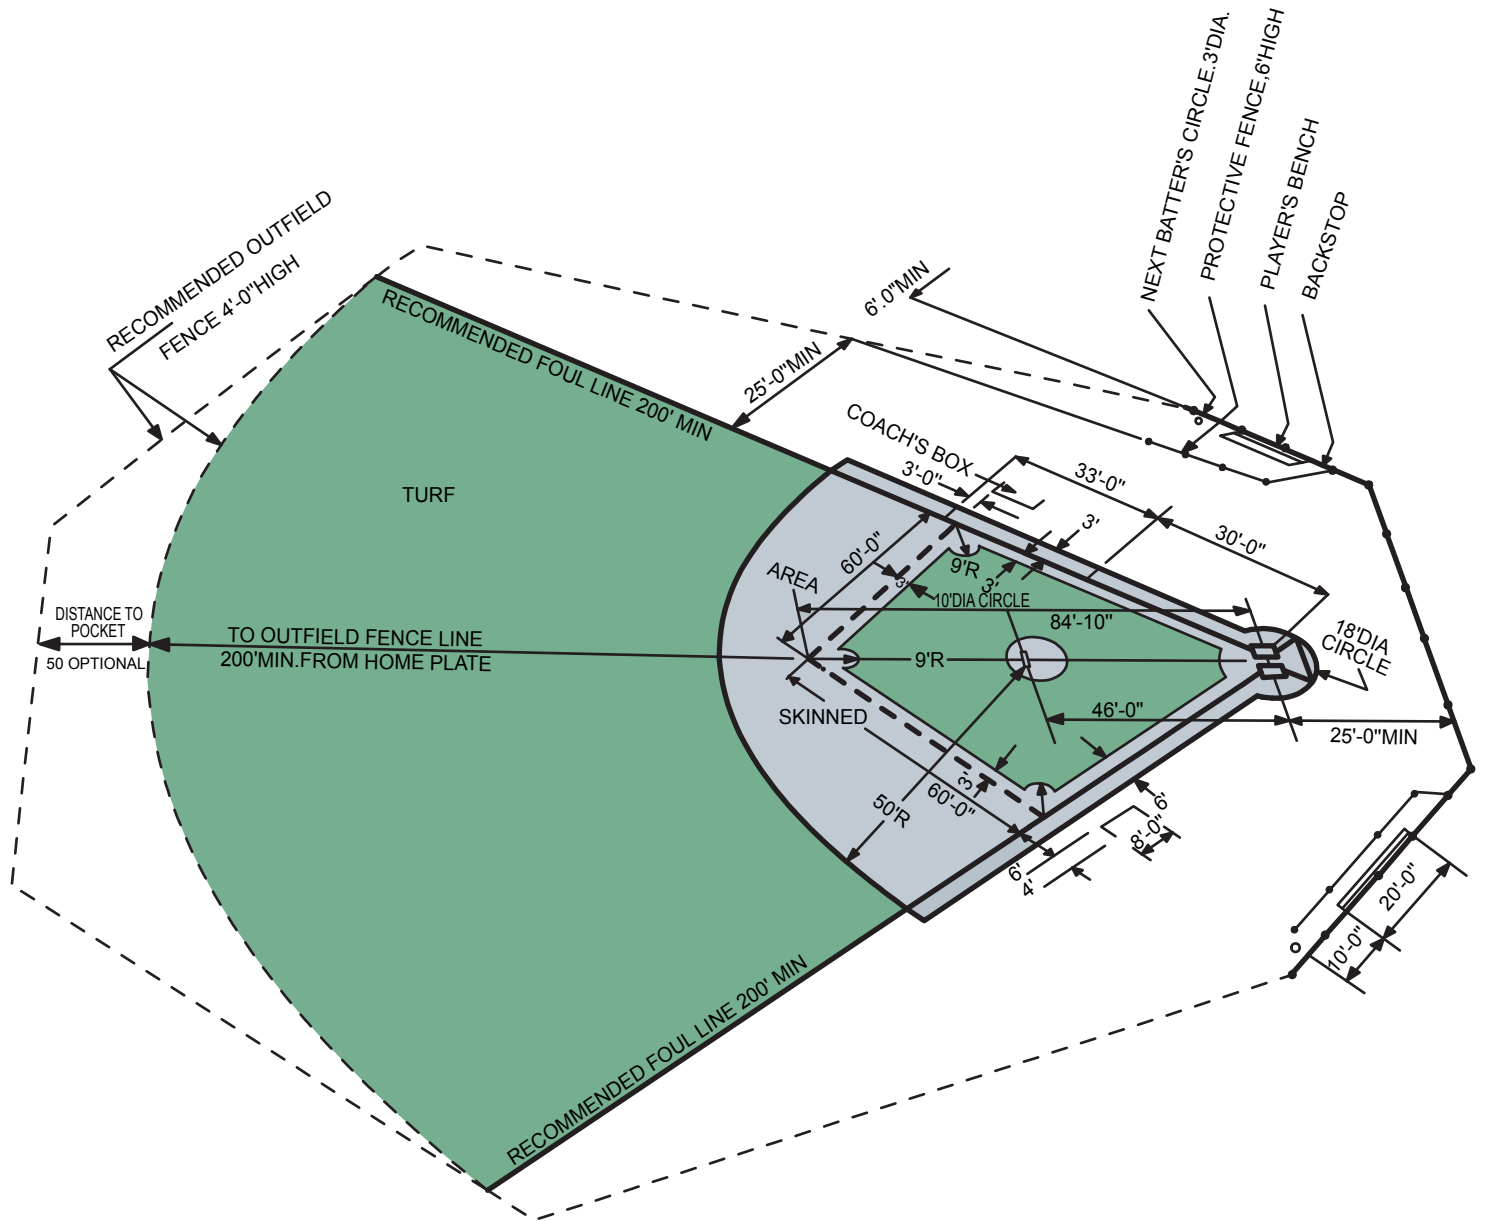

# Little League Baseball Field Dimensions

*Better Fields Make Better Players*

**1.866.407.7687**  
**[www.HKsportsFields.com](http://www.HKsportsFields.com)**

**Little League Baseball Field Dimensions**