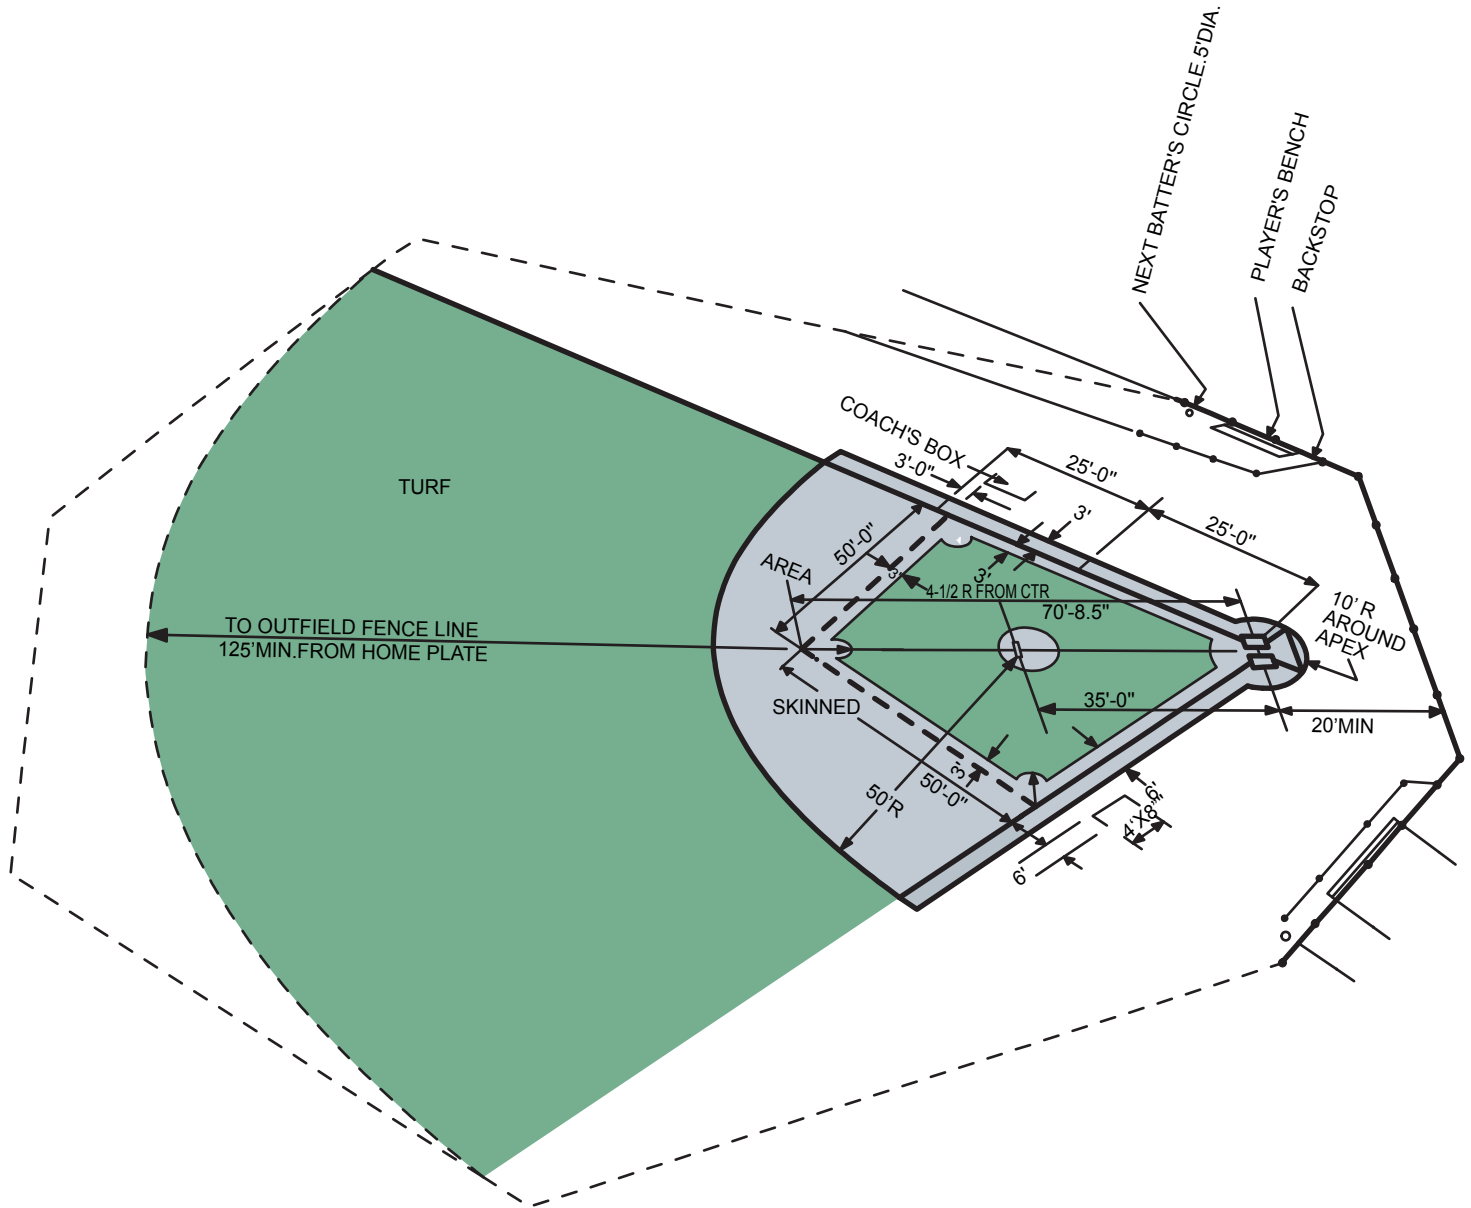

# Shetland League Baseball Field Dimensions

*Better Fields Make Better Players*

**1.866.407.7687**  
**[www.HKsportsFields.com](http://www.HKsportsFields.com)**

**Shetland League Baseball Field Dimensions**